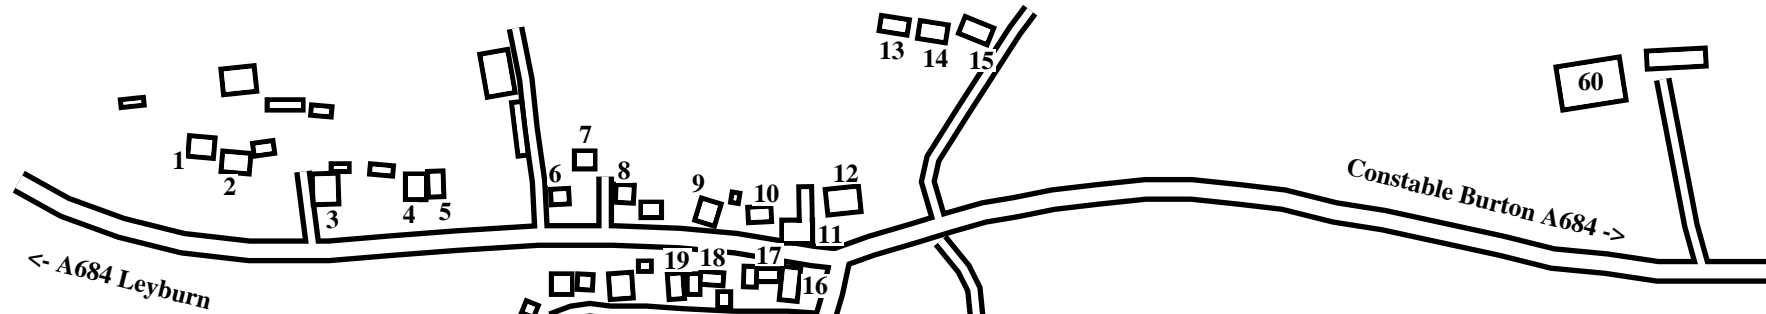

Harmby (North)

Caution: This map has not yet been checked by residents.
There may be errors and omissions.

- 1 East Breckon
- 2 Hayden Carr
- 3 Harmby Dene
- 4 Halleypike
- 5 Fells House
- 6 1 New Park
- 7 2 New Park
- 8 3 New Park
- 9 Green Acre
- 10 Weardale
- 11 The Pheasant Inn
- 12 Ivy Cottage
- 13 Windyridge
- 14 Sunnyfield
- 15 Wayside
- 16 Hill House
- 17 Theked Stones
- 18 8 Curlew Close
- 19 12 Curlew Close
- 20 7 Curlew Close
- 21 3 Curlew Close
- 22 1 Curlew Close
- 23 Brae
- 24 Dale Garth
- 25 Rose Garth
- 26 Harmby Grange Farm
- 27 Heronbi-Tor
- 28 Willow Dene
- 29 Charnwood
- 30 Yore View
- 31 Pennine View
- 32 Westfields
- 33 Lilac Cottage
- 34 Heron Garth
- 35 Willowtree House

- 36 Manor House
- 37 The Old Granary
- 38 Manor Barn
- 39 Manor Farm
- 40 Gladstone Cottage
- 41 Hill View
- 42 Mickey House
- 43 Robin's Garth
- 44 The Orchard
- 45 South View
- 46 Puzzle Cottage
- 47 Gilling-Garth Cottage
- 48 Finley House
- 49 Laurel Cottage
- 50 Mount Pleasant
- 51 Prospect House
- 52 West View
- 53 Park View
- 54 Melbrek
- 55 Northcrofts
- 56 Fern Ghyll
- 57 Birdwood
- 58 Woodpecker Lodge
- 59 The Gill
- 60 Pentland House