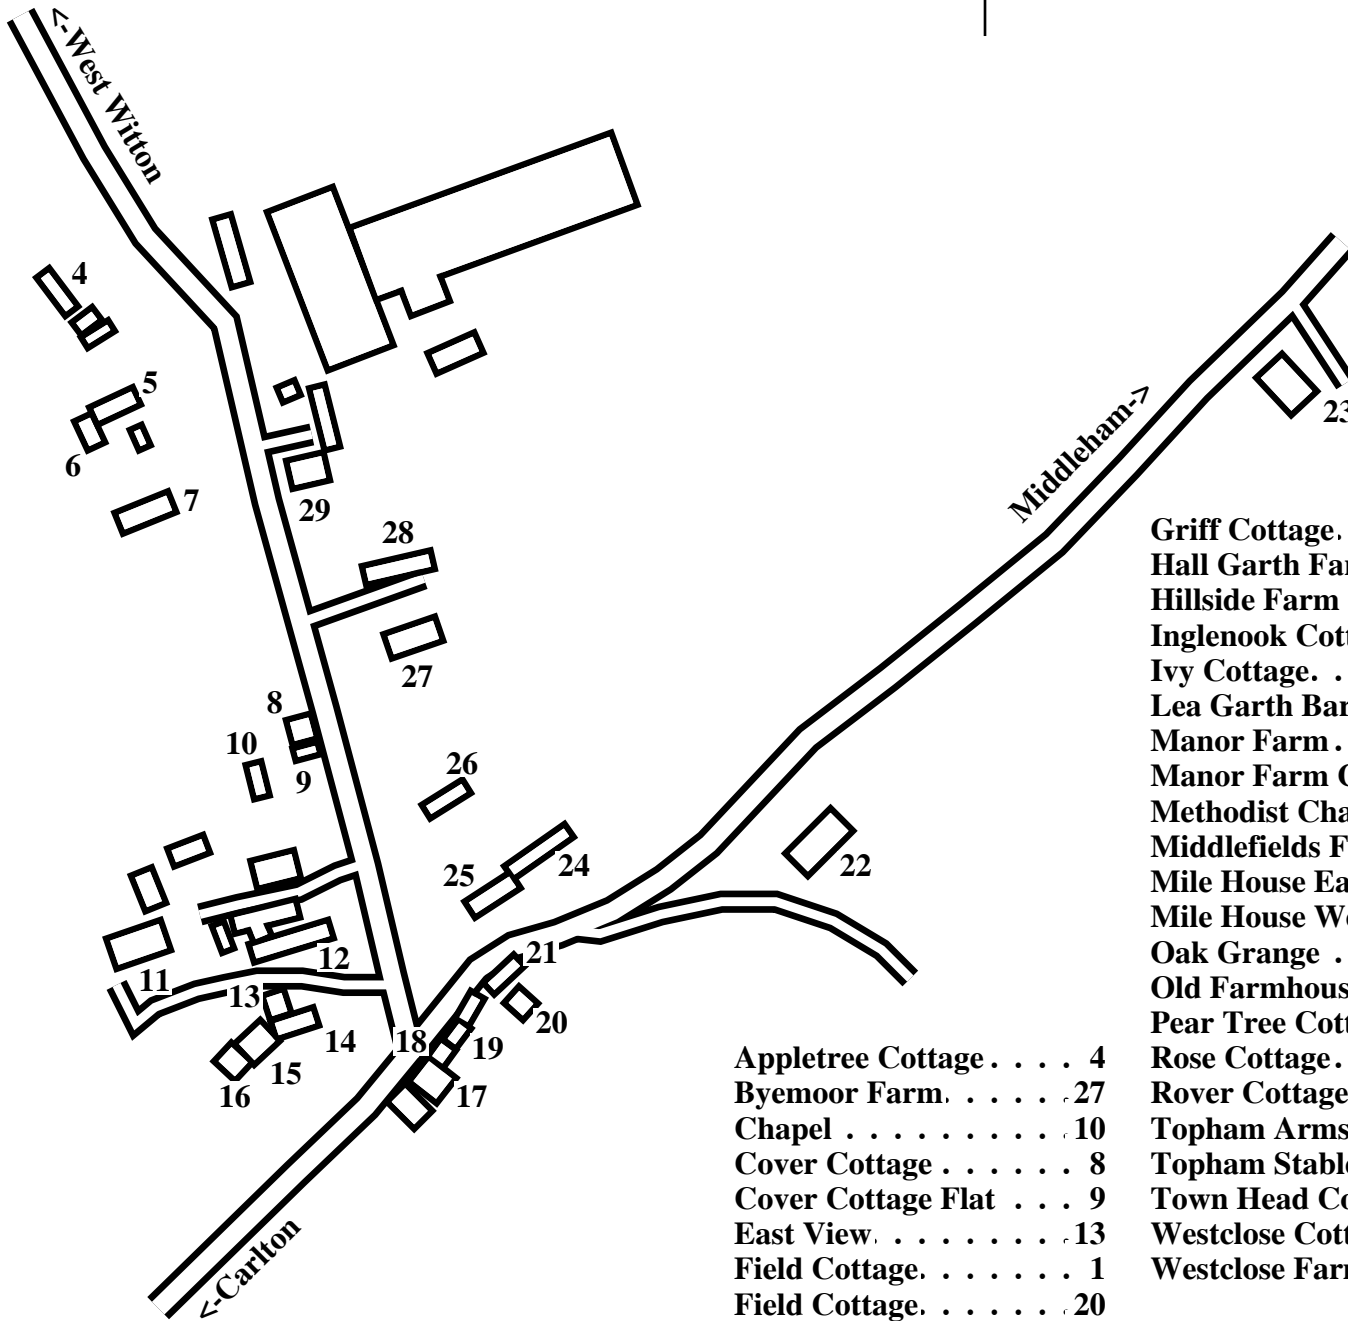

Melmerby (Coverdale)

- 1 Field Cottage
- 2 Griff Cottage
- 3 Town Head Cottage
- 4 Appletree Cottage
- 5 Manor Farm Cottage
- 6 Inglenook Cottage
- 7 Old Farmhouse
- 8 Cover Cottage
- 9 Cover Cottage Flat
- 10 Methodist Chapel
- 11 Hall Garth Farm
- 12 Rover Cottage
- 13 East View
- 14 Rose Cottage
- 15 Pear Tree Cottage
- 16 Ivy Cottage
- 17 Topham Arms House
- 18 Topham Stable
- 19 Westclose Farm
- 20 Field Cottage
- 21 Westclose Cottage
- 22 Lea Garth Barn
- 23 Middlefields Farm
- 24 Mile House East
- 25 Mile House West
- 26 Oak Grange
- 27 Byemoor Farm
- 28 Hillside Farm
- 29 Manor Farm

- Appletree Cottage 4
- Byemoor Farm. 27
- Chapel 10
- Cover Cottage 8
- Cover Cottage Flat 9
- East View. 13
- Field Cottage. 1
- Field Cottage. 20

- Griff Cottage. 2
- Hall Garth Farm. 11
- Hillside Farm 28
- Inglenook Cottage. 6
- Ivy Cottage. 16
- Lea Garth Barn 22
- Manor Farm. 29
- Manor Farm Cottage 5
- Methodist Chapel 10
- Middlefields Farm. 23
- Mile House East 24
- Mile House West. 25
- Oak Grange 26
- Old Farmhouse 7
- Pear Tree Cottage. 15
- Rose Cottage. 14
- Rover Cottage 12
- Topham Arms House 17
- Topham Stable. 18
- Town Head Cottage. 3
- Westclose Cottage 21
- Westclose Farm 19