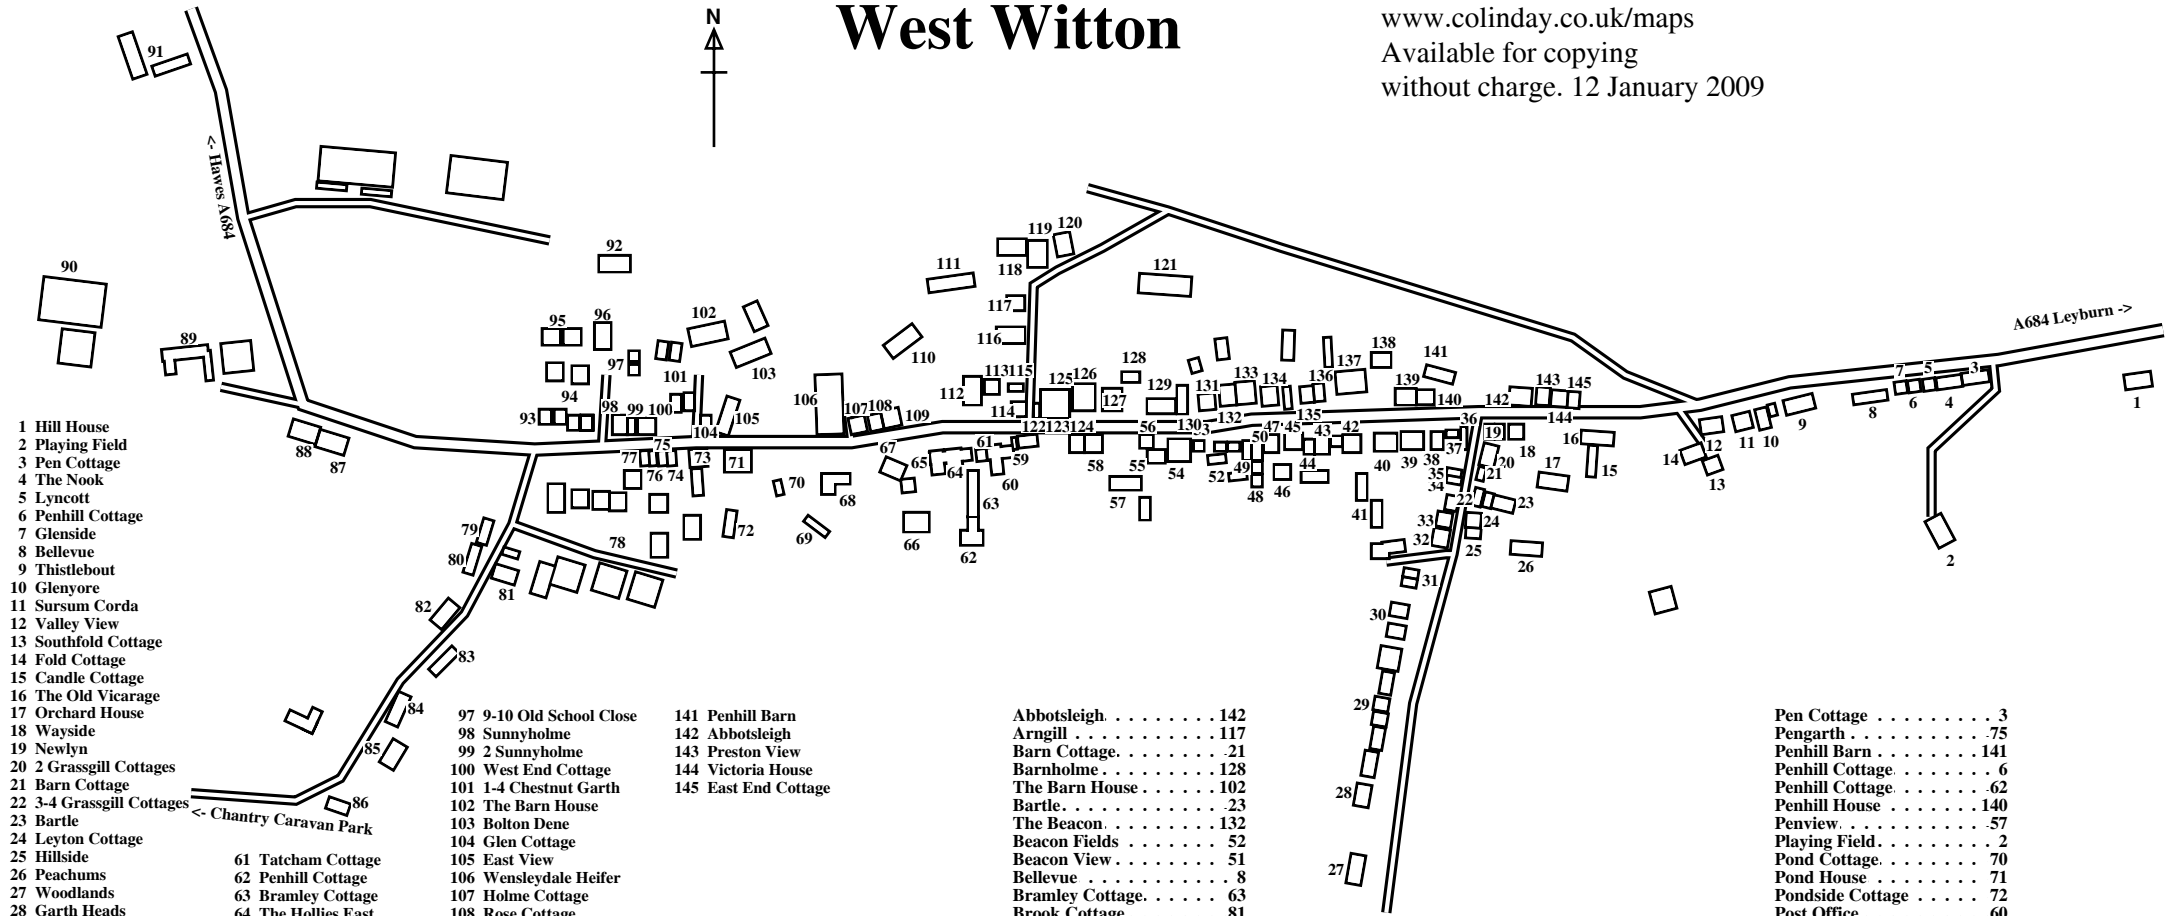

West Witton

www.colinday.co.uk/maps
Available for copying
without charge. 12 January 2009

- 1 Hill House
- 2 Playing Field
- 3 Pen Cottage
- 4 The Nook
- 5 Lyncott
- 6 Penhill Cottage
- 7 Glenside
- 8 Bellevue
- 9 Thistlebout
- 10 Glenyore
- 11 Sursum Corda
- 12 Valley View
- 13 Southfold Cottage
- 14 Fold Cottage
- 15 Candle Cottage
- 16 The Old Vicarage
- 17 Orchard House
- 18 Wayside
- 19 Newlyn
- 20 2 Grassgill Cottages
- 21 Barn Cottage
- 22 3-4 Grassgill Cottages
- 23 Bartle
- 24 Leyton Cottage
- 25 Hillside
- 26 Peachums
- 27 Woodlands
- 28 Garth Heads
- 29 1-6 Grassgill
- 30 9-10 Grassgill
- 31 7-8 Grassgill
- 32 Grassgill House
- 33 The Old Smithy
- 34 Hazel Cottage
- 35 Myrtle Cottage
- 36 Eastlynn
- 37 Lawnscoot
- 38 Hazeldene
- 39 Sibford Ferris
- 40 Ivydene
- 41 1-2 Ivydene Cottages
- 42 Grassgill Farm
- 43 Hope Cottage
- 44 Lilac Cottage
- 45 West Witton Farm
- 46 Sunny Brae
- 47 Cherryville
- 48 Cherry Tree End
- 49 Cherrytree Cottage
- 50 Cherrylea
- 51 Beacon View
- 52 Beacon Fields
- 53 Rose Cottage
- 54 Fox and Hounds
- 55 Cathedral Hall
- 56 Catlow Hall
- 57 Penview
- 58 Smothits
- 59 Kitten Cottage
- 60 Post Office

- 61 Tatcham Cottage
- 62 Penhill Cottage
- 63 Bramley Cottage
- 64 The Hollies East
- 65 The Hollies
- 66 Little Spigot
- 67 Ellerton Garth
- 68 The Old Reading Room
- 69 The Chalet
- 70 Pond Cottage
- 71 Pond House
- 72 Ponside Cottage
- 73 Dale View
- 74 Rose Cottage
- 75 Pengarth
- 76 Kellar Cottage
- 77 Gatesgarth
- 78 1-10 Chantry Garth
- 79 Welbeck
- 80 Clumber Cottage
- 81 Brook Cottage
- 82 Chatsworth Cottage
- 83 Kagram House
- 84 Sheila's Cottage
- 85 Hildasgarth
- 86 Melrose
- 87 Wynbury Cottage
- 88 Langthwaite Cottage
- 89 Wynbury
- 90 Wynbury Stables
- 91 Oak Tree Farm
- 92 New Harenda Farm
- 93 1-4 Old School Close
- 94 5-6 Old School Close
- 95 7-8 Old School Close
- 96 1-4 Old School House